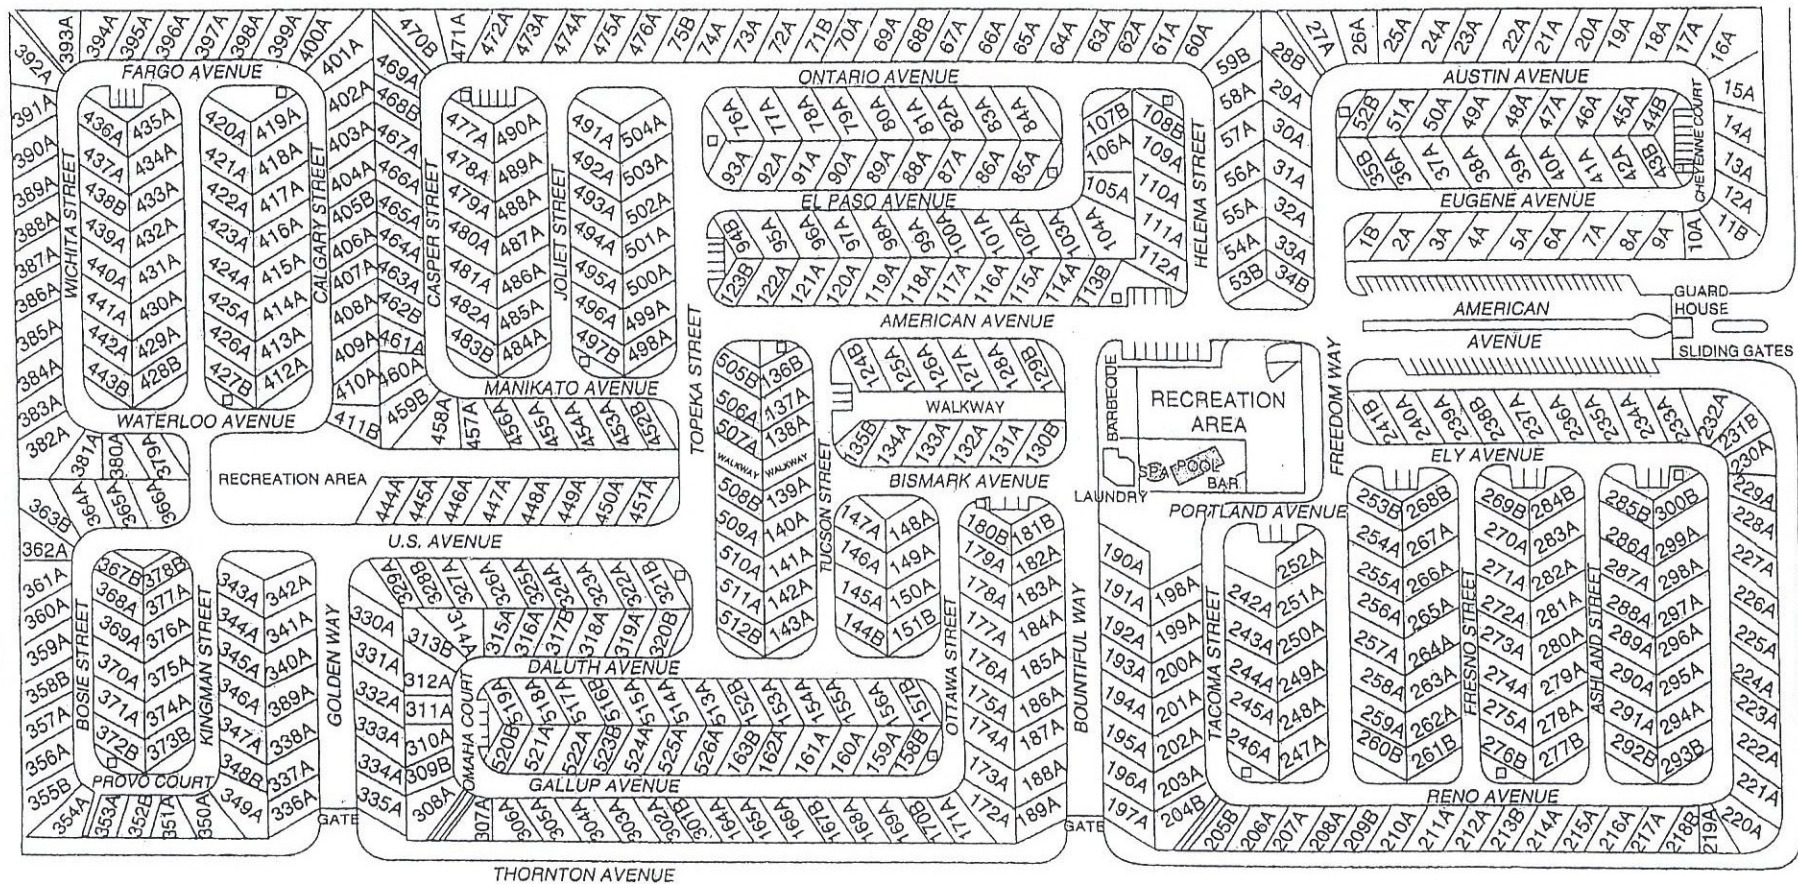

SMOUNTAIN SHADOWS

R.V. RESORT

CAWSTON AVENUE
NORTH